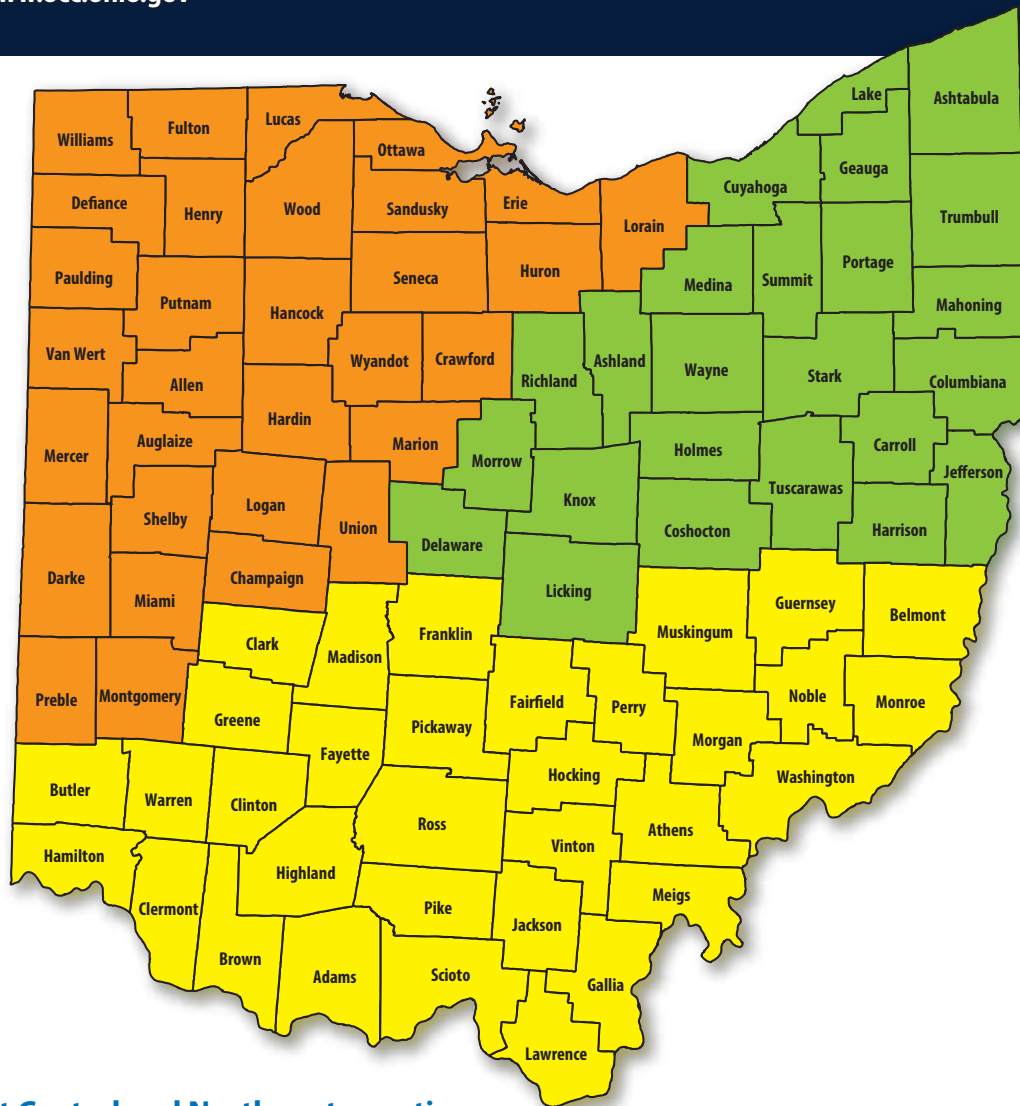

SPEAKERS BUREAU REGIONAL MAP

Office of the Ohio Consumers' Counsel

"Your Residential Utility Consumer Advocate"

www.occ.ohio.gov

West Central and Northwest counties:

Amy Carles – Allen, Auglaize, Champaign, Crawford, Darke, Defiance, Erie, Fulton, Hancock, Hardin, Henry, Huron, Logan, Lorain, Lucas, Marion, Mercer, Miami, Montgomery, Ottawa, Paulding, Preble, Putnam, Sandusky, Seneca, Shelby, Union, Van Wert, Williams, Wood, Wyandot.

North Central and Northeast counties:

Tonja Stewart Shaw – Ashland, Ashtabula, Carroll, Columbiana, Coshocton, Cuyahoga, Delaware, Franklin, Geauga, Harrison, Holmes, Jefferson, Knox, Lake, Licking, Mahoning, Medina, Morrow, Portage, Richland, Stark, Summit, Trumbull, Tuscarawas, Wayne.

South Central and Southern counties:

Kathryn Metz – Adams, Athens, Belmont, Brown, Butler, Clark, Clermont, Clinton, Fairfield, Fayette, Franklin, Gallia, Greene, Guernsey, Hamilton, Highland, Hocking, Jackson, Lawrence, Madison, Meigs, Monroe, Morgan, Muskingum, Noble, Perry, Pickaway, Pike, Ross, Scioto, Vinton, Warren, Washington.